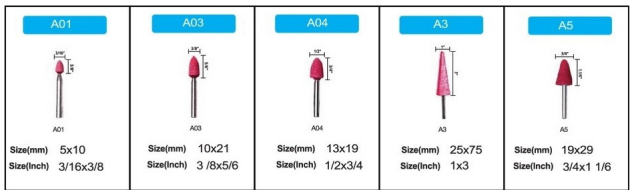

Type	Size(mm)	Size(Inch)
W170	8x13	5/16x1/2
W171	8x13	5/16x1/2
W174	10x6	3/8x1/4
W175	10x10	3/8x3/8
W176	10x13	3/8x1/2

W-Type Mounted Stone : Pin 6mm

Type	Size(mm)	Size(Inch)
W177	10x19	3/8x3/4

Mounted stone

W178	10x25	3/8x1
W183	13x6	1/2x1/4
W184	13x10	1/2x3/8
W185	13x13	1/2x1/2

W-Type Mounted Stone : Pin 6mm

Type	Size(mm)	Size(Inch)
W186	13x19	1/2x3/4
W187	13x25	1/2x1
W188	13x40	1/2x1 5/8
W189	13x50	1/2x2
W194	16x13	5/8x1/2

W-Type Mounted Stone : Pin 6mm

Type	Size(mm)	Size(Inch)
W195	16x19	5/8x3/4
W196	16x25	5/8x1
W197	16x50	5/8x2
W198	16x60	5/8x2 3/8
W199	20x2	3/4x5 6/4

CERAMIC MOUNTED STONE (TYPE : A)

A-Type Mounted Stone : Pin 6mm

Type	Size(mm)	Size(Inch)
A01	5x10	3/16x3/8
A03	10x21	3/8x5/6
A04	13x19	1/2x3/4
A3	25x75	1x3
A5	19x29	3/4x1 1/6

A-Type Mounted Stone : Pin 6mm

Type	Size(mm)	Size(Inch)
A12	18x32	11/16x1 1/4
A13	28x28	1 1/8x1 1/8
A14	18x22	11/16x7/8
A15	6x27	1/4x1 1/16
A21	25x25	1x1