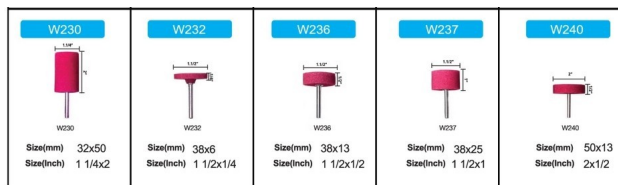

Type	Size(mm)	Size(Inch)
W170	8x13	5/16x1/2
W171	8x13	5/16x1/2
W174	10x6	3/8x1/4
W175	10x10	3/8x3/8
W176	10x13	3/8x1/2

W-Type Mounted Stone : Pin 6mm

Type	Size(mm)	Size(Inch)
W177	10x19	3/8x3/4

Mounted stone

Cermic Mounted Stone (Type: W)

W-Type Mounted Stone : Pin 6mm

Type	Size(mm)	Size(Inch)
W201	19x6	3/4x1/4
W202	19x10	3/4x3/8
W203	19x13	3/4x1/2
W204	19x19	3/4x3/4
W205	19x25	3/4x1

W-Type Mounted Stone : Pin 6mm

Type	Size(mm)	Size(Inch)
W206	19x32	3/4x1 1/4
W207	19x38	3/4x1 1/2
W213	13x3	1/2x1/8
W214	19x3	3/4x1/8
W215	25x3	1x1/8

W-Type Mounted Stone : Pin 6mm

Type	Size(mm)	Size(Inch)
W216	25x6	1x1/4
W217	25x10	1x3/8
W218	25x13	1x1/2
W219	25x19	1x3/4
W220	25x25	1x1

W-Type Mounted Stone : Pin 6mm

Type	Size(mm)	Size(Inch)
W225	32x6	1 1/4x1/4
W226	32x10	1 1/4x3/8
W227	32x13	1 1/4x1/2
W228	32x19	1 1/4x3/4
W229	32x25	1 1/4x1

W-Type Mounted Stone : Pin 6mm

Type	Size(mm)	Size(Inch)
W230	32x50	1 1/4x2
W232	38x6	1 1/2x1/4
W236	38x13	1 1/2x1/2
W237	38x25	1 1/2x1
W240	50x13	2x1/2