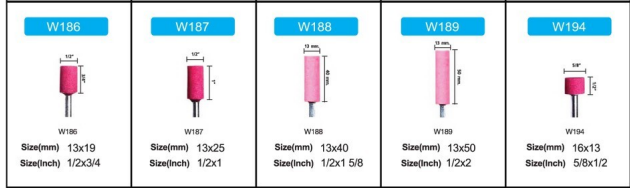

CERAMIC MOUNTED STONE (TYPE :W)

W-Type Mounted Stone : Pin 6mm

Type	Size(mm)	Size(Inch)
W153	5x10	3/16x3/8
W162	6x10	1/4x3/8
W163	6x13	1/4x1/2
W164	6x19	1/4x3/4
W169	8x10	5/16x3/8

W-Type Mounted Stone : Pin 6mm

Type	Size(mm)	Size(Inch)
W170	8x13	5/16x1/2
W171	8x13	5/16x1/2
W174	10x6	3/8x1/4
W175	10x10	3/8x3/8
W176	10x13	3/8x1/2

W-Type Mounted Stone : Pin 6mm

Type	Size(mm)	Size(Inch)
W177	10x19	3/8x3/4

Mounted stone

W178	10x25	3/8x1
W183	13x6	1/2x1/4
W184	13x10	1/2x3/8
W185	13x13	1/2x1/2

W-Type Mounted Stone : Pin 6mm

Type	Size(mm)	Size(Inch)
W186	13x19	1/2x3/4
W187	13x25	1/2x1
W188	13x40	1/2x1 5/8
W189	13x50	1/2x2
W194	16x13	5/8x1/2

W-Type Mounted Stone : Pin 6mm

Type	Size(mm)	Size(Inch)
W195	16x19	5/8x3/4
W196	16x25	5/8x1
W197	16x50	5/8x2
W198	16x60	5/8x2 3/8
W199	20x2	3/4x5 6/4

CERAMIC MOUNTED STONE (TYPE : A)

A-Type Mounted Stone : Pin 6mm