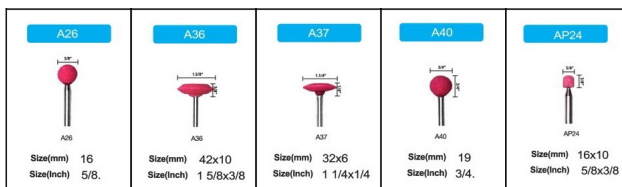

W178	10x25	3/8x1
W183	13x6	1/2x1/4
W184	13x10	1/2x3/8
W185	13x13	1/2x1/2

W-Type Mounted Stone : Pin 6mm

Type	Size(mm)	Size(Inch)
W186	13x19	1/2x3/4
W187	13x25	1/2x1
W188	13x40	1/2x1 5/8
W189	13x50	1/2x2
W194	16x13	5/8x1/2

W-Type Mounted Stone : Pin 6mm

Type	Size(mm)	Size(Inch)
W195	16x19	5/8x3/4
W196	16x25	5/8x1
W197	16x50	5/8x2
W198	16x60	5/8x2 3/8
W199	20x2	3/4x5 6/4

CERAMIC MOUNTED STONE (TYPE : A)

A-Type Mounted Stone : Pin 6mm

Type	Size(mm)	Size(Inch)
A01	5x10	3/16x3/8
A03	10x21	3/8x5/6
A04	13x19	1/2x3/4
A3	25x75	1x3
A5	19x29	3/4x1 1/6

A-Type Mounted Stone : Pin 6mm

Type	Size(mm)	Size(Inch)
A12	18x32	11/16x1 1/4
A13	28x28	1 1/8x1 1/8
A14	18x22	11/16x7/8
A15	6x27	1/4x1 1/16
A21	25x25	1x1

A-Type Mounted Stone : Pin 6mm

Type	Size(mm)	Size(Inch)
A22	19x16	3/4x5/8
A23	12x25	1/2x1
A24	6x19	1/4x3/4
A24A	10x25	3/8x1
A25	25	1

A-Type Mounted Stone : Pin 6mm

Type	Size(mm)	Size(Inch)
------	----------	------------